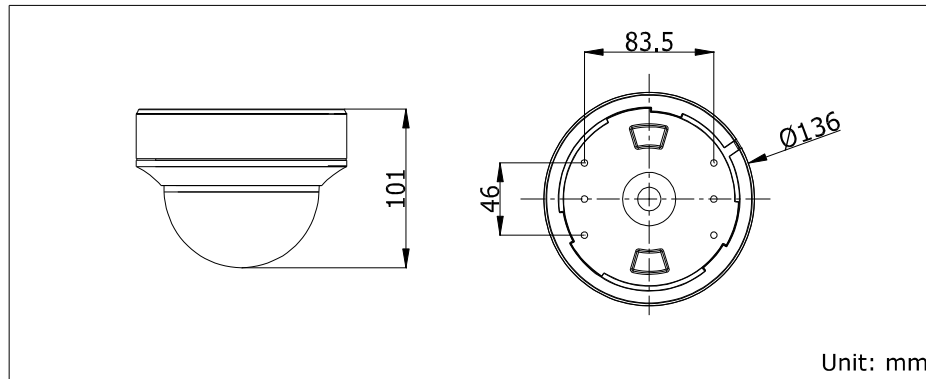

## Specifications

<b>Camera</b>	
Image Sensor	2MP CMOS Image Sensor
Signal System	PAL/NTSC
Effective Pixels	1944(H)*1092(V)
Min. illumination	0.01 Lux @ (F1.2,AGC ON),0 Lux with IR; 0.014 Lux @ (F1.4,AGC ON),0 Lux with IR
Shutter Time	1/25(1/30)s to 1/50,000s
Lens	2.8 - 12 mm @ F1.4
	Angle of view: 103° - 32.1°
Lens Mount	φ14
Day & Night	ICR
Angle Adjustment	Pan: 0 - 355°, Tilt: 0 - 75°, Rotation: 0 - 355°
Synchronization	Internal synchronization
WDR	120dB
Video Frame Rate	1080p@25fps/1080p@30fps
HD Video Output	1 Analog HD output
CVBS Output	1Vp-p Composite Output(75Ω/BNC)
S/N Ratio	>62dB
<b>Menu</b>	
Scene	Indoor, Outdoor, Indoor1, LOW-LIGHT
Camera ID	On/off (15 characters, position programmable)
AGC	Support
D/N Mode	Color/BW/EXT
White Balance	ATW, AWC-SET, Indoor, Outdoor, Manual
Privacy Mask	On/Off, maximum 8 zones
Motion Detection	On/Off, maximum 4 zones
BLC	Support
Anti-flicker	On/Off
Language	English, Japanese, CHN1, CHN2, Korean, German, French, Italian, Spanish, Polish, Russian, Portuguese, Dutch, Turkish, Hebrew and Arabic
Functions	HSBLC, Digital noise reduction, Digital zoom(62x), Slow shutter, Mirror, Defog, Defect pixel correction, SMART D-ZOOM
<b>General</b>	
Operating Conditions	-20 °C - 45 °C (-4 °F - 113 °F), Humidity 90% or less (non-condensing)
Power Supply	12 VDC ± 15%; -A: 12VDC ± 15%, 24 VAC ± 15%
Power Consumption	Max. 4W; -A: Max. 6W
IR Range	Up to 30m
Communication	Up the coax, Protocol: Pelco-C(CVBS output), HIKVISION-C(TVI output)
Dimensions	Φ 136 × 101 mm (Φ 5.35" × 3.98")
Weight	600 g

## Dimensions